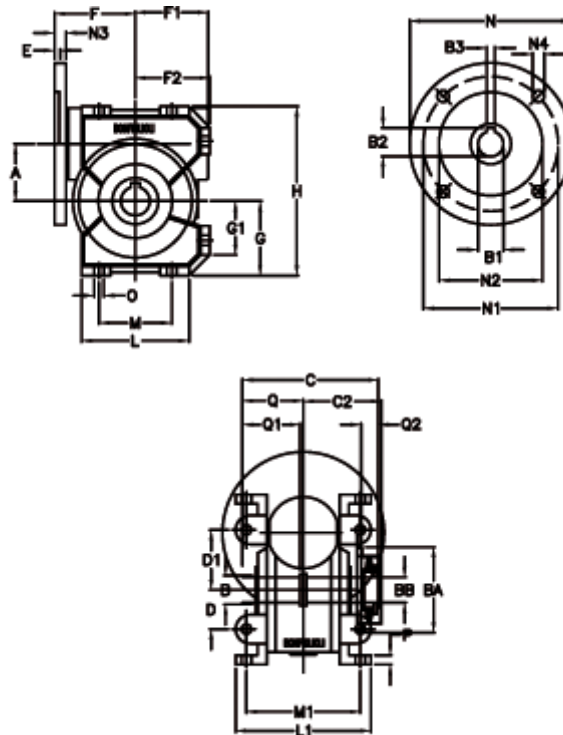

Article number: 390204900702316
 Description: Worm Gear with Torque Limiter
 VF 49-L1-U-7 P63B14

Measures

a = 49.5	C2 = 63.5	g = 64.5	N = 90	Q1 = 41
B = 25	D = 34	G1 = 46.5	N1 = 75	Q2 = 15
B1 E7 = 11	D1 = 52	H = 146.5	N2 = 60	
B2 = 12.8	Description = VF 49U-xx-63B14	H1 = 110.5	N3 = 7.0	
B3 H9 = 4	E = 3.0	L = 93	N4 = 6.0	
BA = 63	F = 70	L1 = 117	O = 8.5	
BB H7 = 14	F1 = 63	m = 63	P = 8	
C = 105	F2 = 64.5	M1 = 98.5	Q = 51.0	